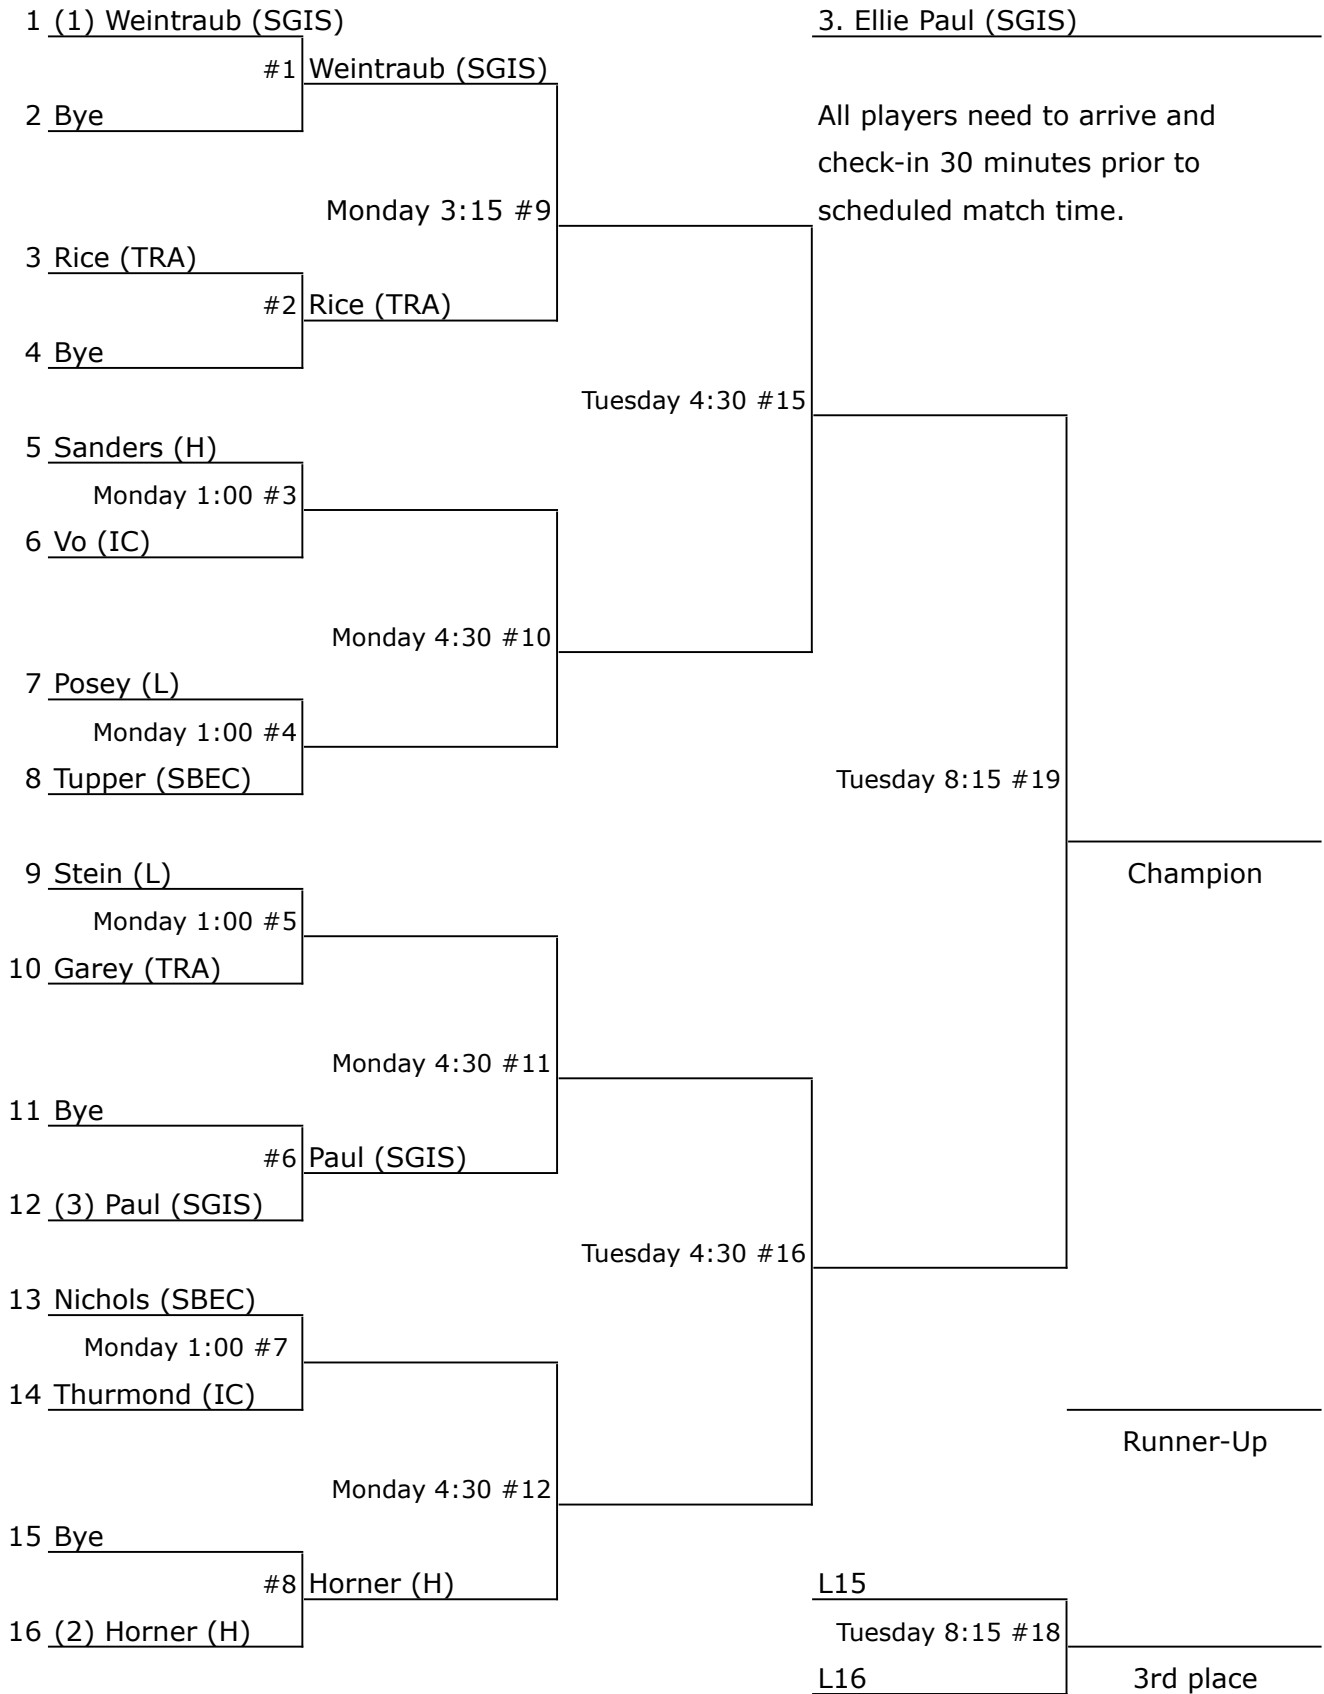

Girls' Singles - TSSAA Div. II A West Region
 May 5-9, 2008 @ SBEC

Seeds:

- 1. Benay Weintraub (SGIS)
- 2. Whitney Horner (Harding)
- 3. Ellie Paul (SGIS)

Tournament Director: Philip Cummings

Girls' Singles - TSSAA Div. II A West Region
May 5-9, 2008 @ SBEC