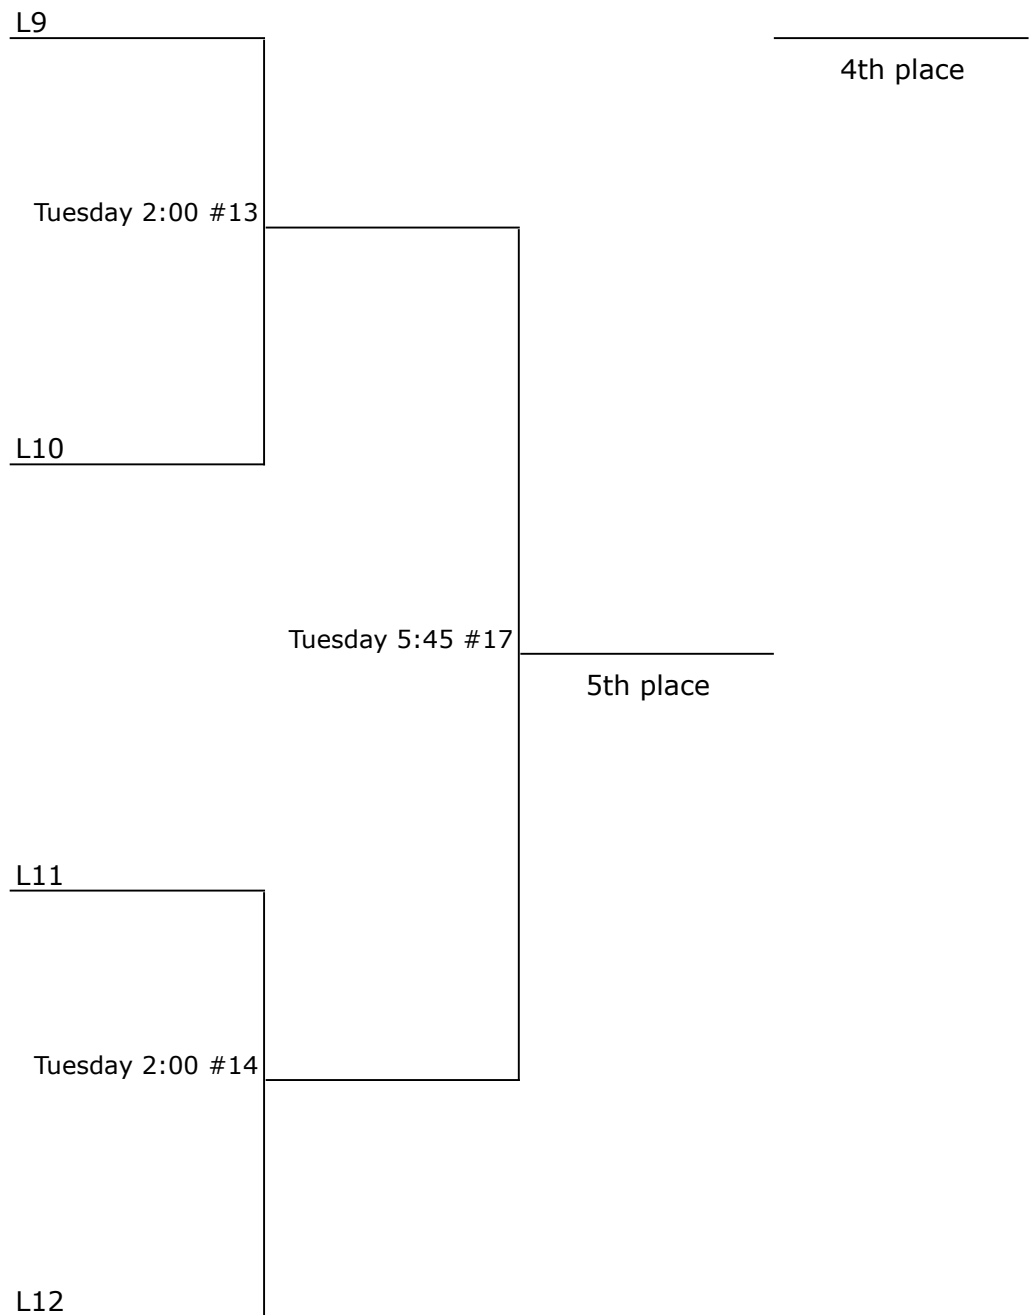

Girls' Singles - TSSAA Div. II A West Region
May 5-9, 2008 @ SBEC

CONSOLATION DRAW

Tournament Director: Philip Cummings