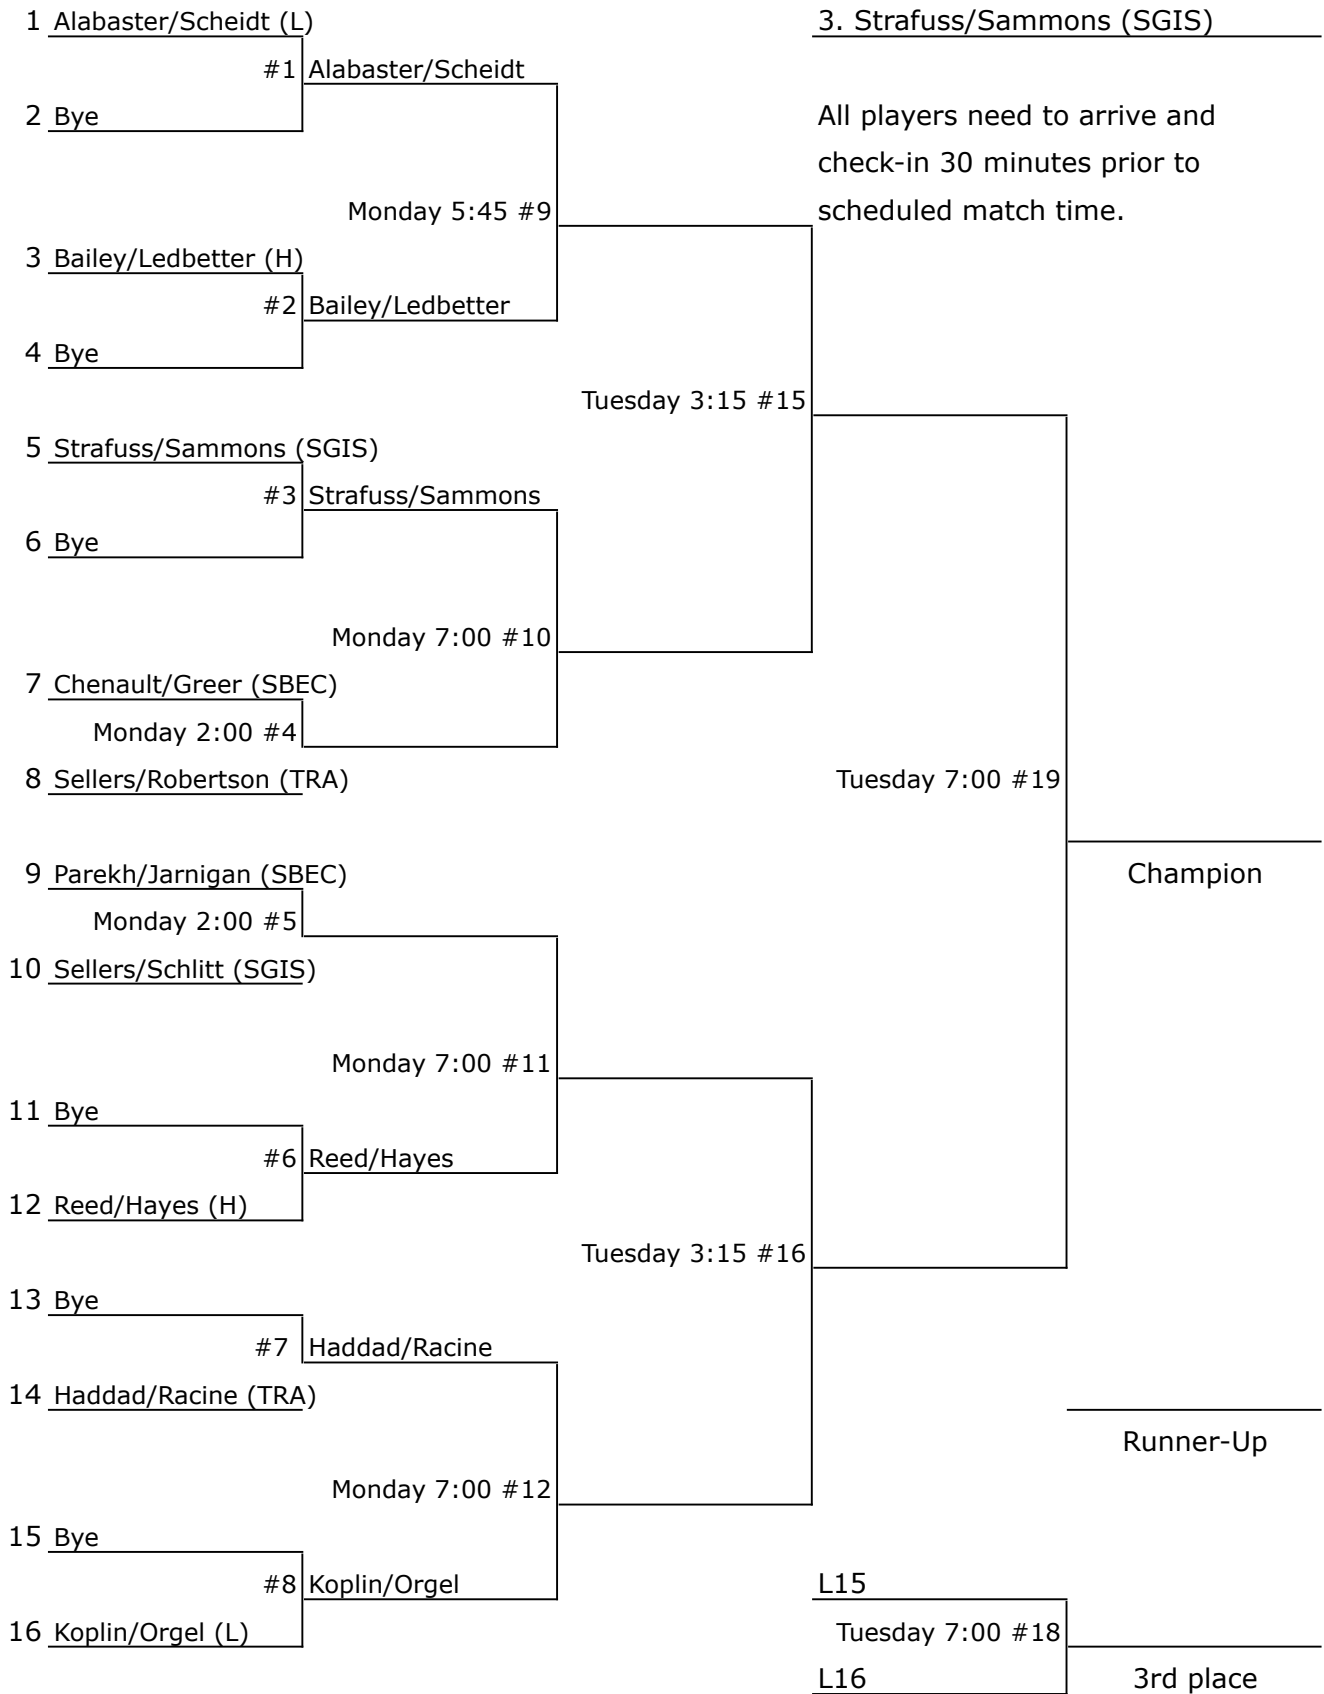

Boys' Doubles - TSSAA Div. II A West Region
 May 5-9, 2008 @ SBEC

Seeds:

- 1. Alabaster/Scheidt (Lausanne)
- 2. Koplín/Orgel (Lausanne)
- 3. Strafuss/Sammons (SGIS)

All players need to arrive and check-in 30 minutes prior to scheduled match time.