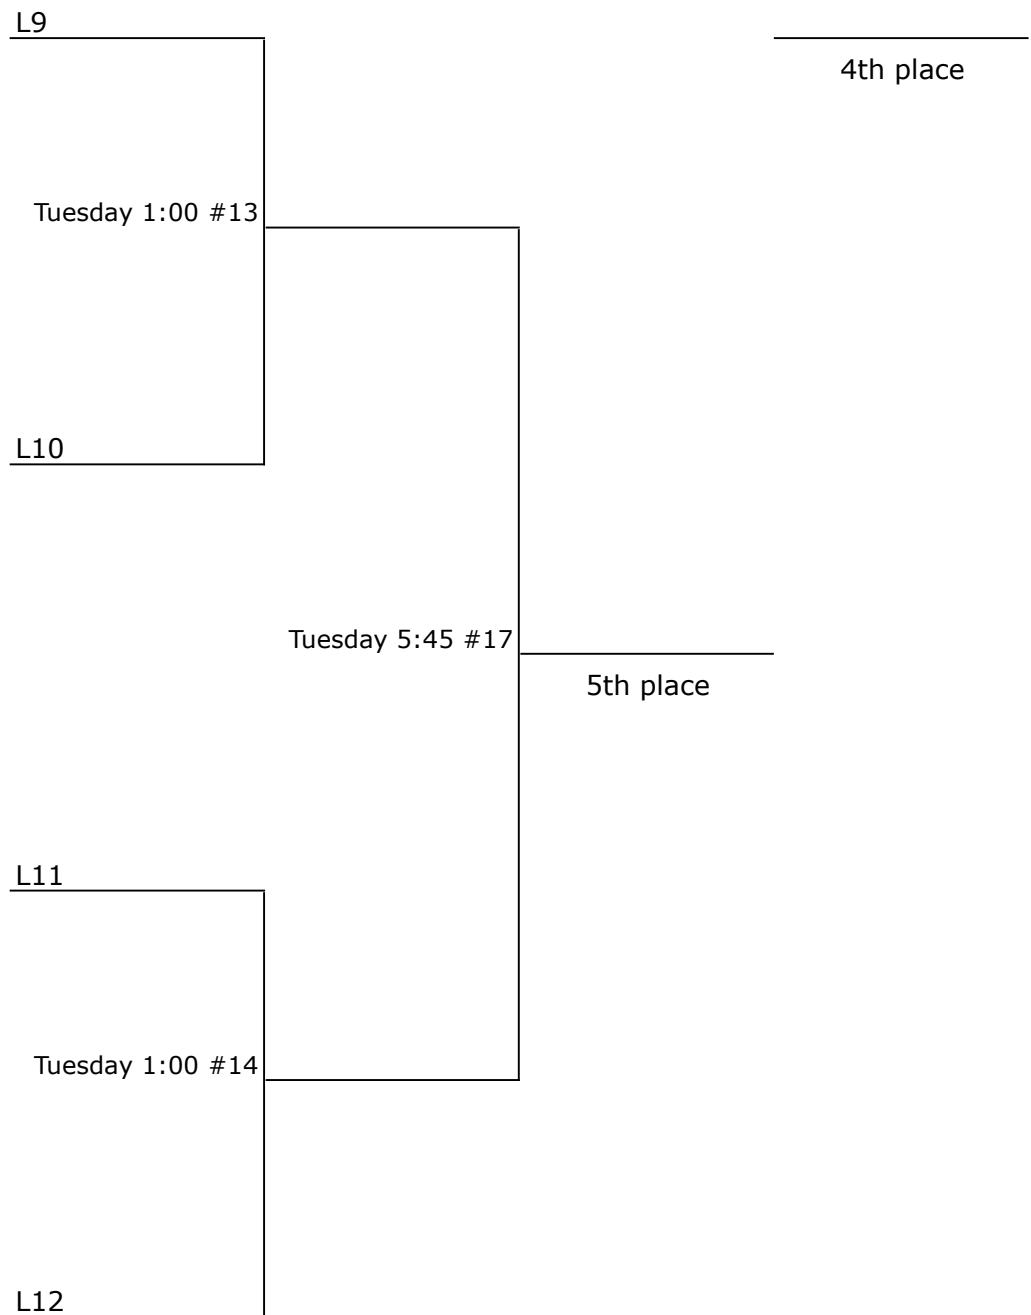

Boys' Doubles - TSSAA Div. II A West Region
 May 5-9, 2008 @ SBEC

Seeds:

- 1. Alabaster/Scheidt (Lausanne)
- 2. Koplín/Orgel (Lausanne)
- 3. Strafuss/Sammons (SGIS)

All players need to arrive and check-in 30 minutes prior to scheduled match time.

Tournament Director: Philip Cummings

Boys' Doubles - TSSAA Div. II A West Region
May 5-9, 2008 @ SBEC

CONSOLATION DRAW

Tournament Director: Philip Cummings